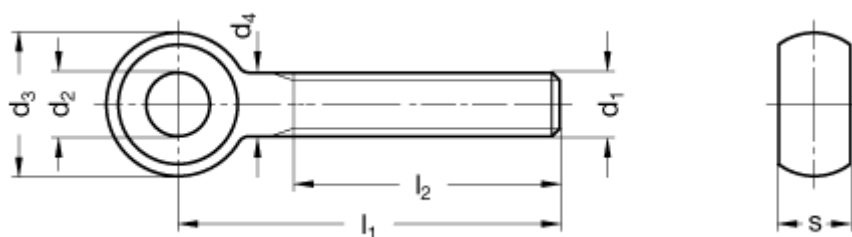

Data Sheet

Article number: 201524M20140NI

Description: E+G Eye screws
GN 1524-M20-140-NI

Measures

$d_1 = M20$

$d_2 = 20$

$d_3 = 40$

$d_4 = 20$

$l_1 = 140$

$l_2 = 100$

$s = 22$